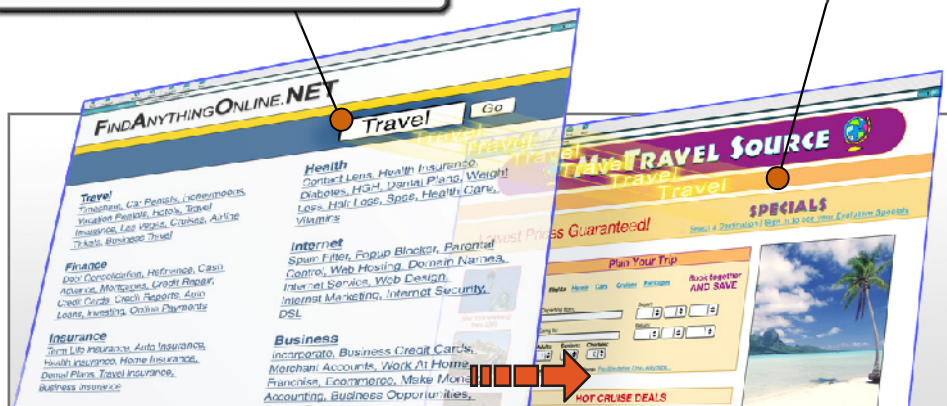

Pop-Under Ads

AdOn Network Pop-Under Ads combine the keyword-targeting of CPC (Cost-Per-Click) advertising and the cost-effectiveness of CPM (Cost per Thousand) advertising. Pop-Under Ads are available in multiple formats including Landing Page, Graphic Image, Rich Media and Graphic Redirect Pop-Unders.

Pop-Under Ad Overview

Minimum Bid Price	Keyword-Targeted: $.005 ($5.00 CPM) Run of Network: $.003 ($3.00 CPM)
Advertiser Pays	Per-View (Impression)
Ad Location	New Browser Window (Pop-Under)
Ad Sizes	800x600 Full-Page Pop-Under (Landing Page) 720x300 (Graphic Image)
Ad Formats	Landing Page Graphic Image (GIF or JPG, 50k max file size) Graphic Redirect (JavaScript, HTML, iFrame...) Rich Media (Flash)

Consumer enters 'Travel' in search box or clicks on the 'Travel' category

The search for 'Travel' triggers your Pop-Under Ad in a new browser window